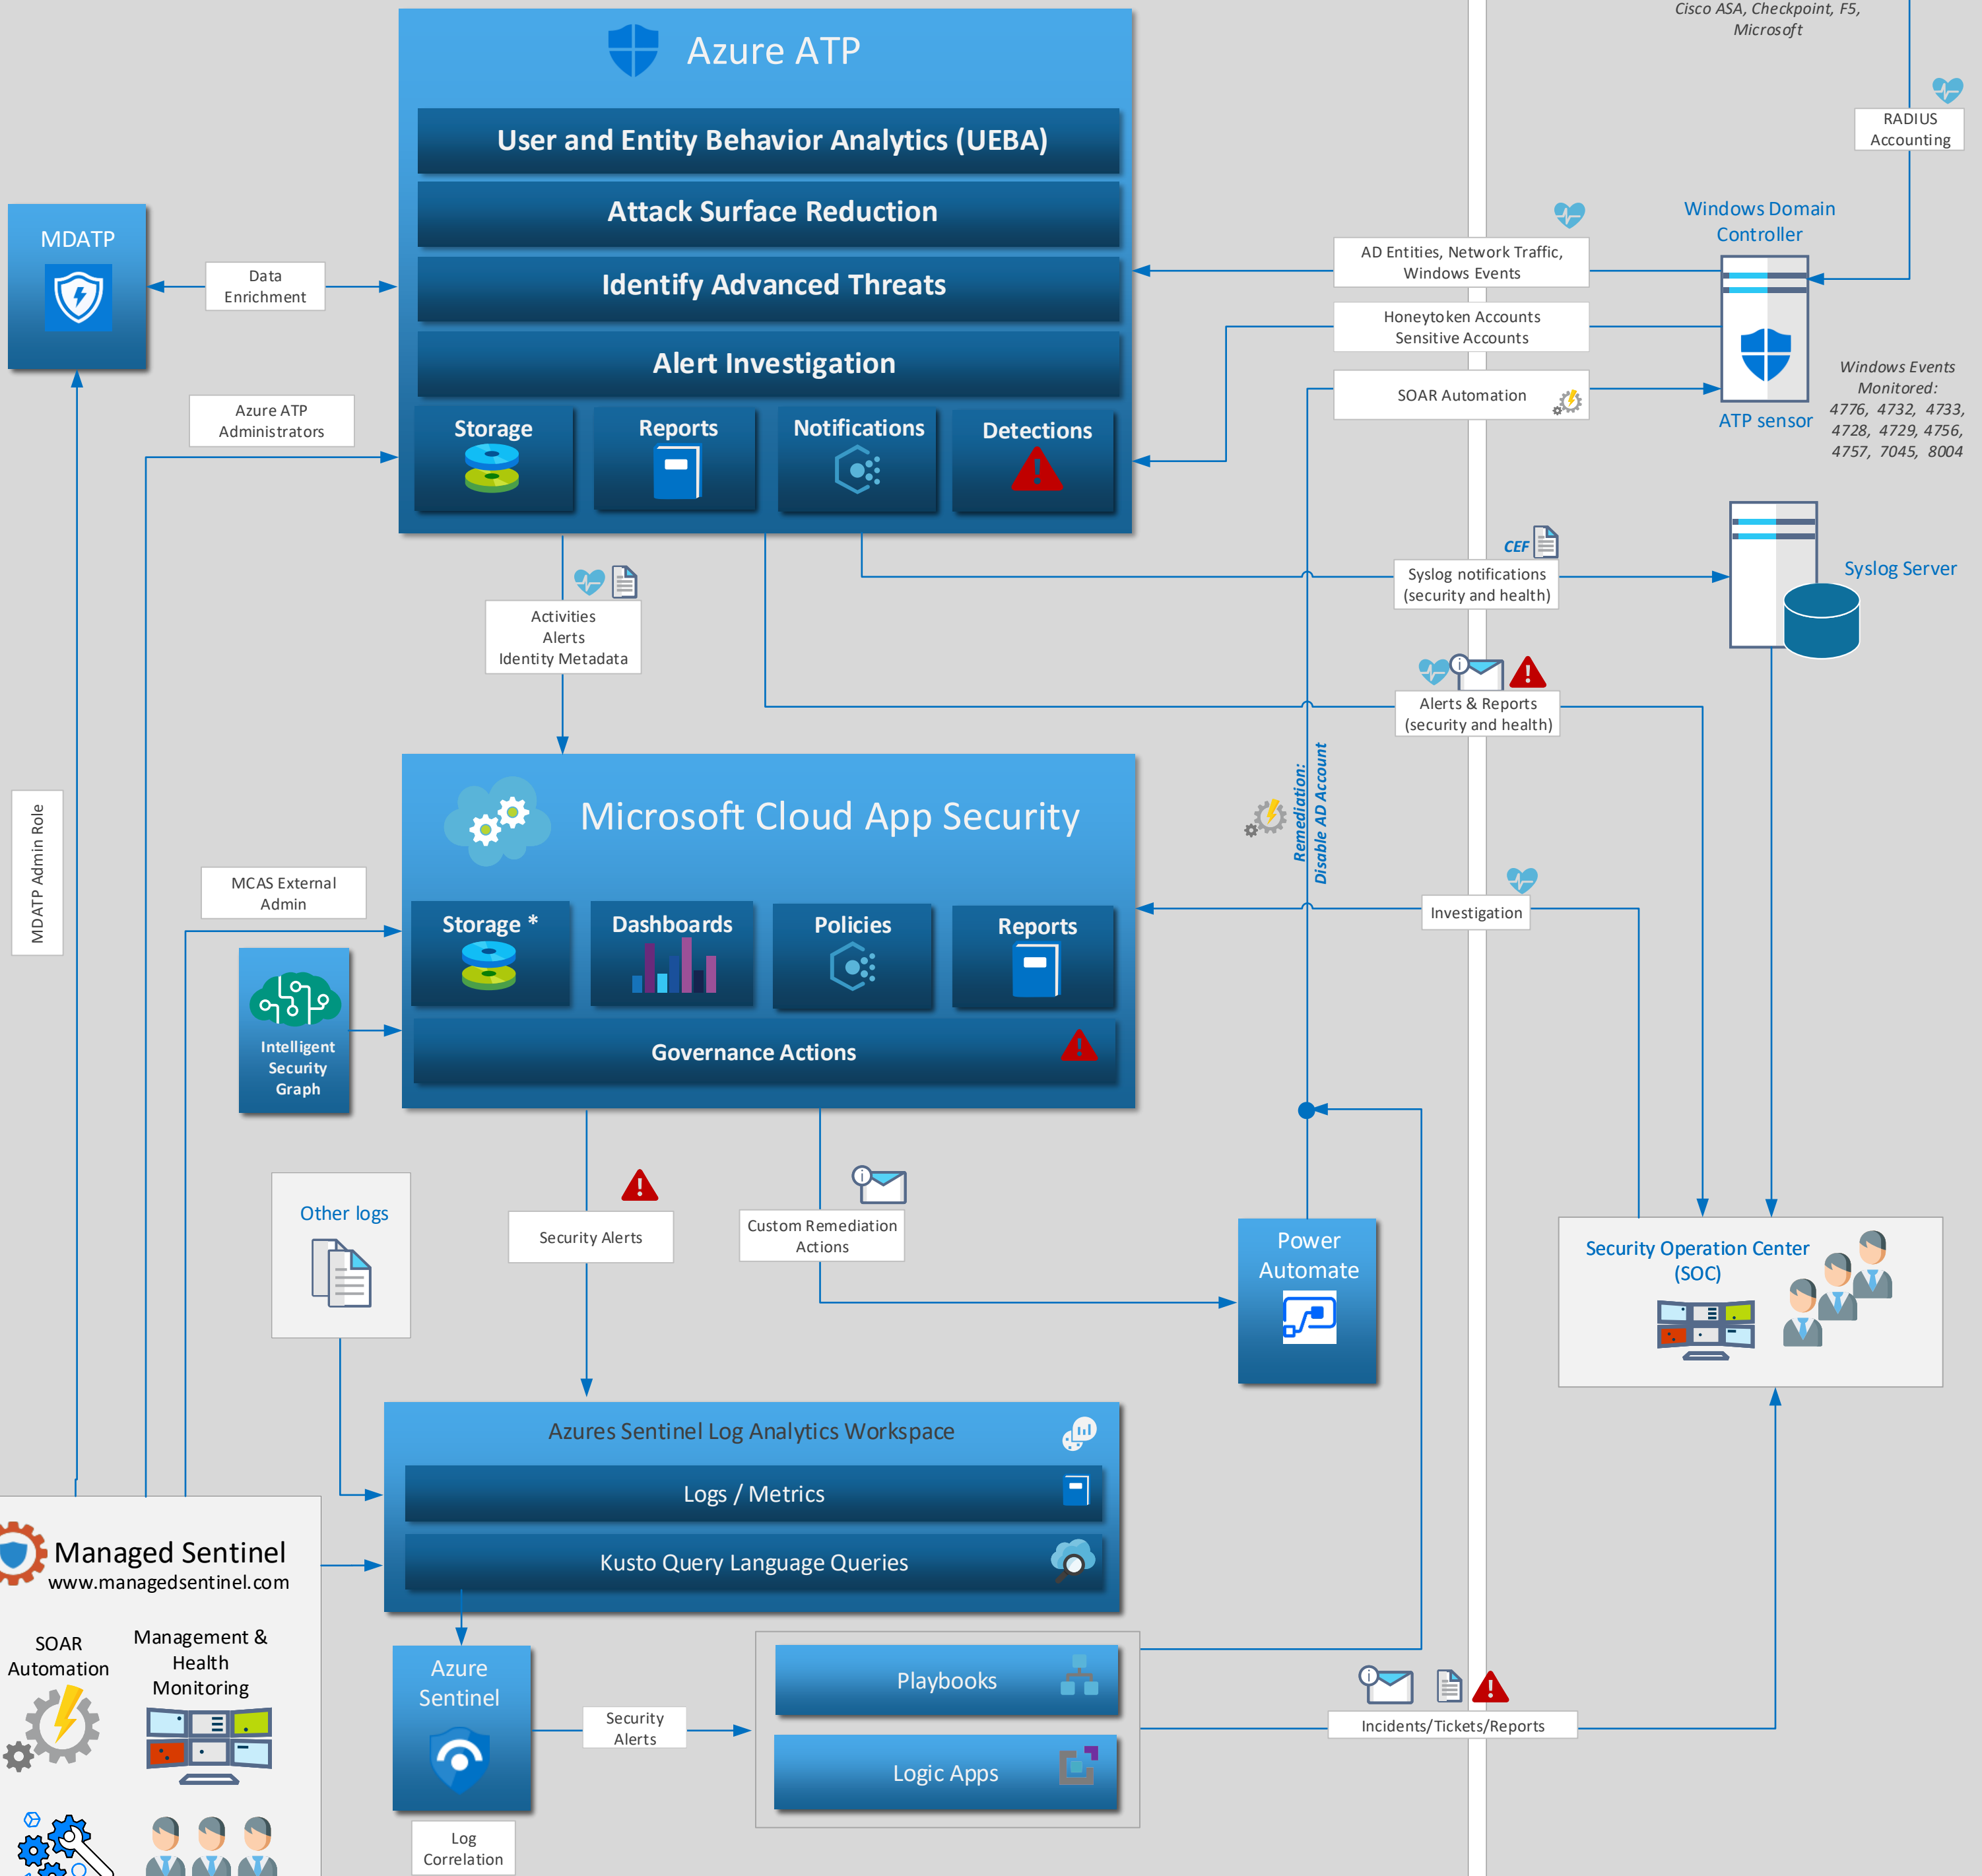

# Cloud

# On-Premises

**Managed Sentinel**  
www.managedsentinel.com

- SOAR Automation
- Management & Health Monitoring
- M365 Integration
- Azure ATP Deployment